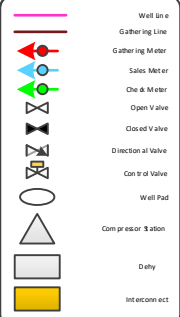

# EQM POSEIDON MIDSTREAM (GREENE AREA)

12/11/2018