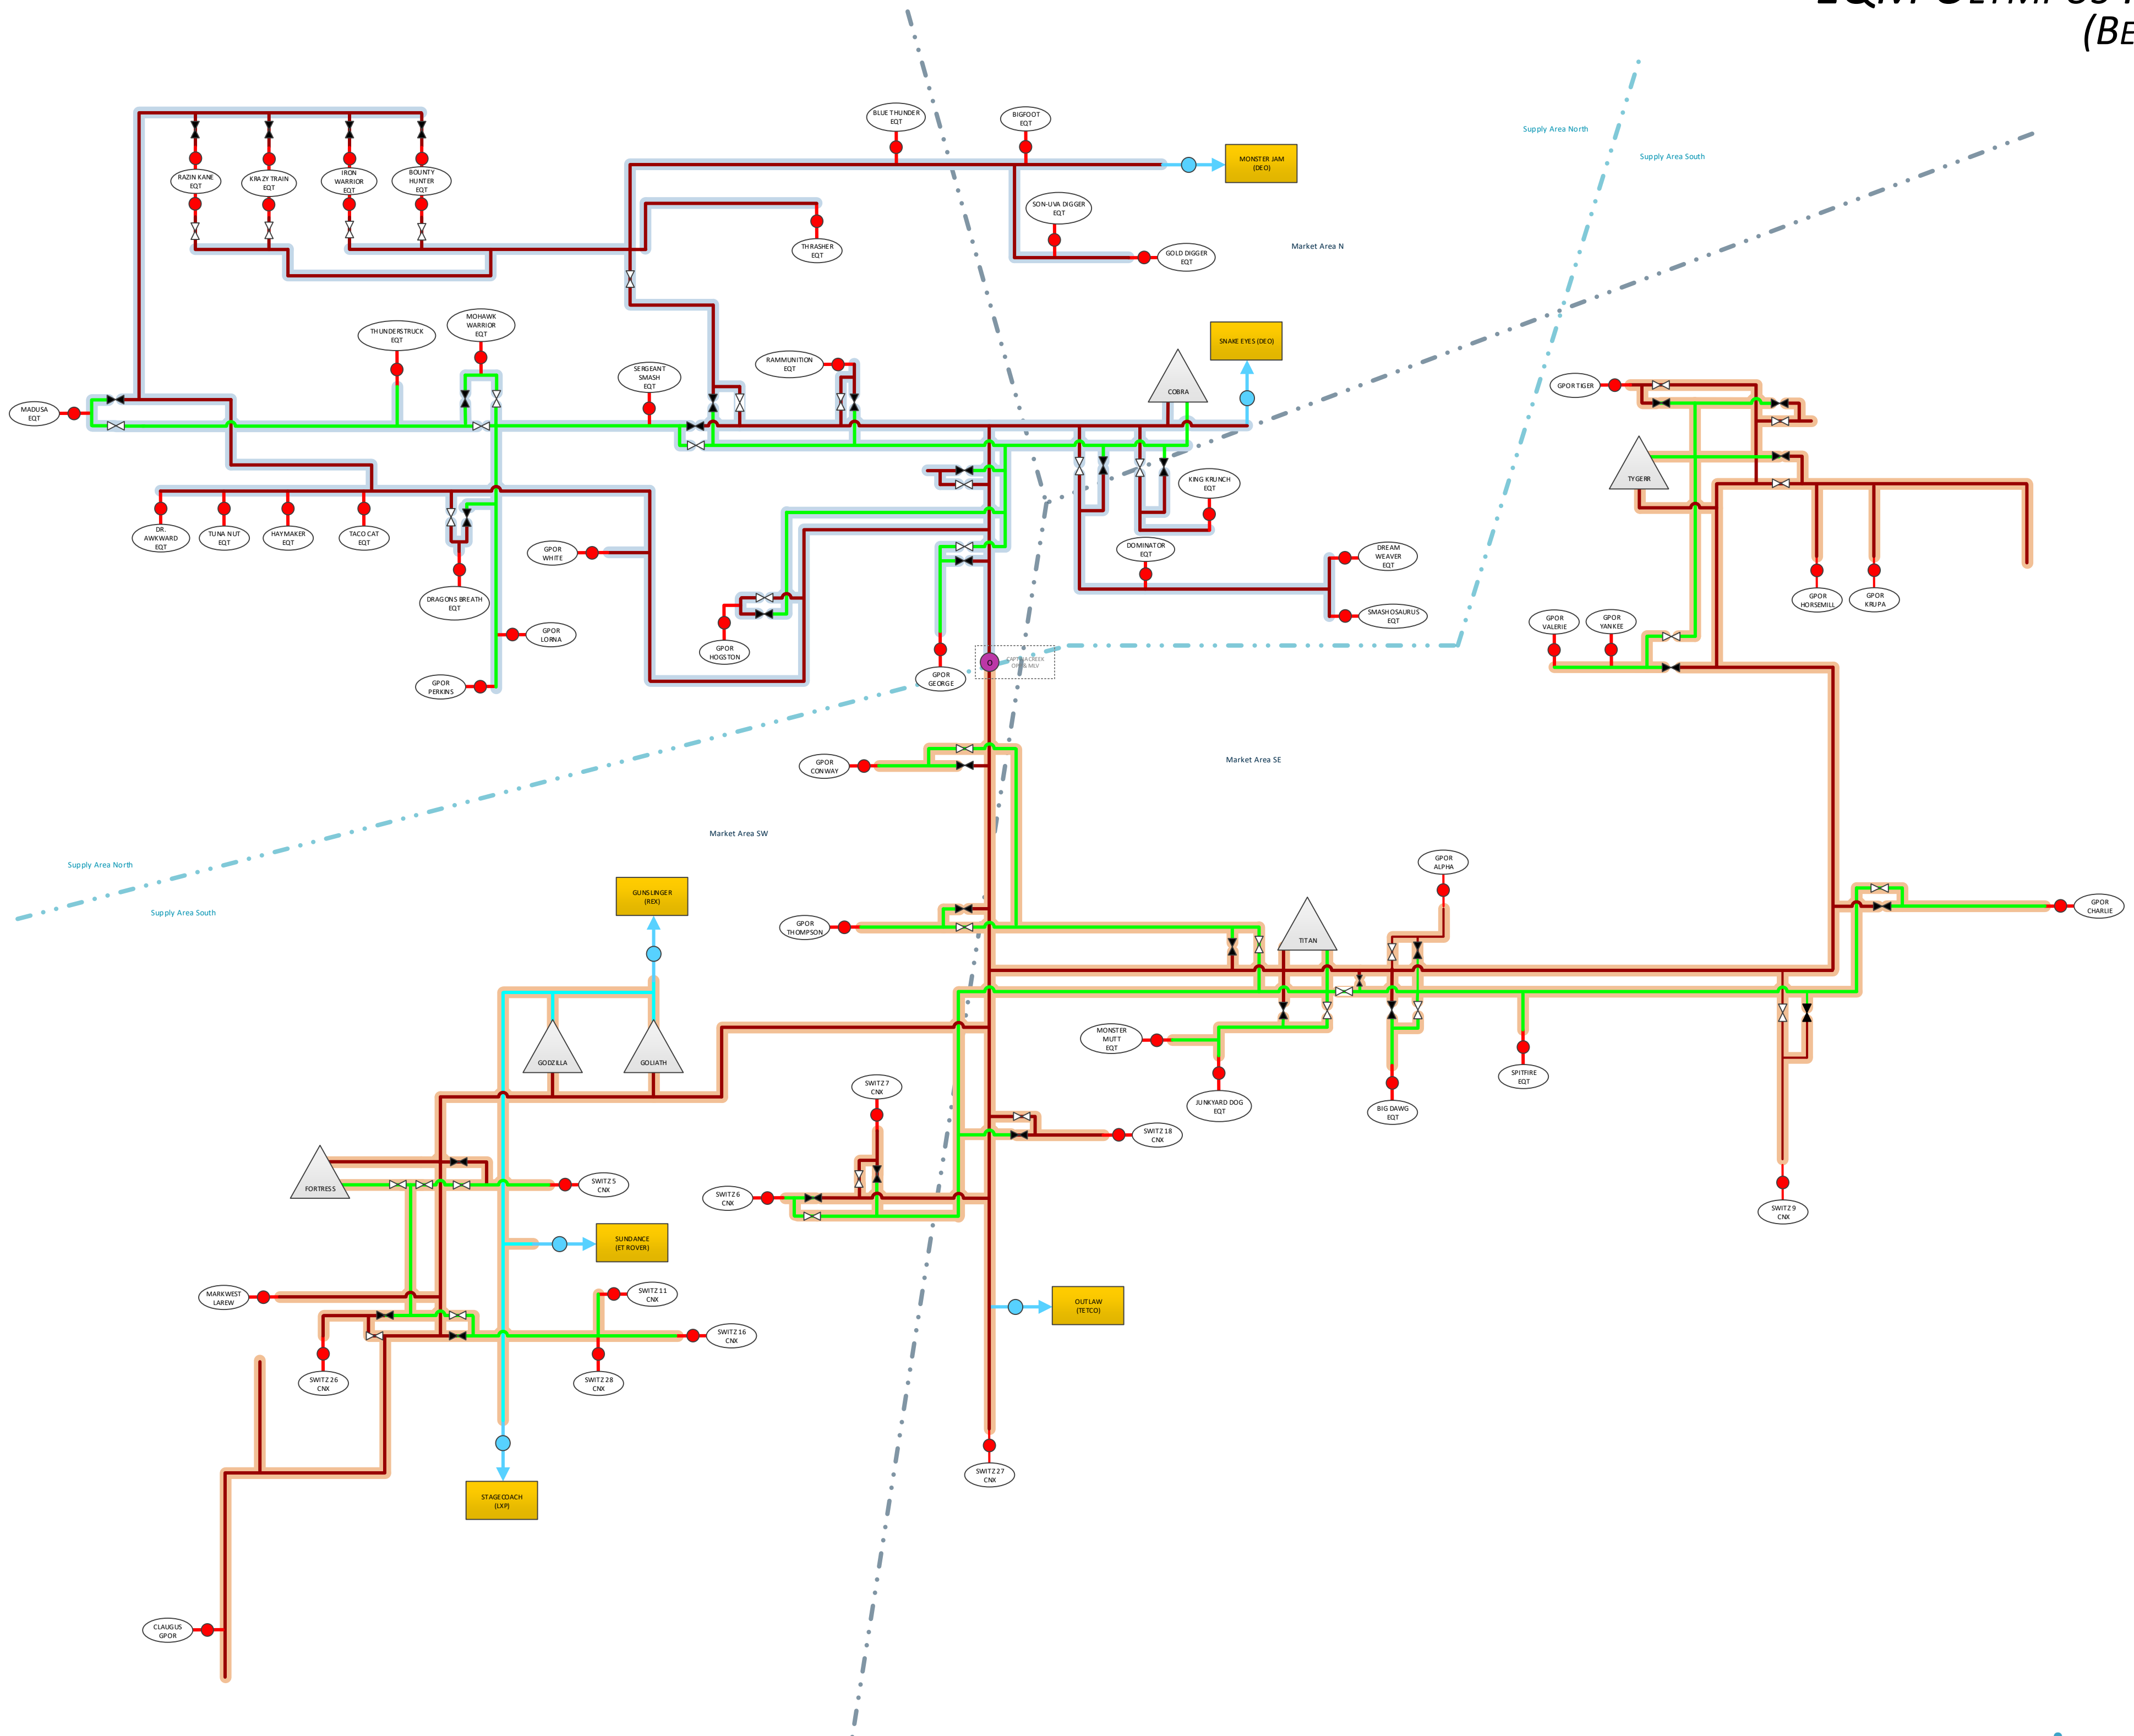

EQM OLYMPUS MIDSTREAM (BELMONT AREA)

	North Operating Area
	South Operating Area
	Well Line
	LP Gathering Line
	HP Gathering Line
	HP Discharge Line
	Gathering Meter
	Sales Meter
	Check Meter
	Over Pressure Protection
	Open Valve
	Closed Valve
	Directional Valve
	Control Valve
	Well Pad
	Compressor Station
	Interconnect